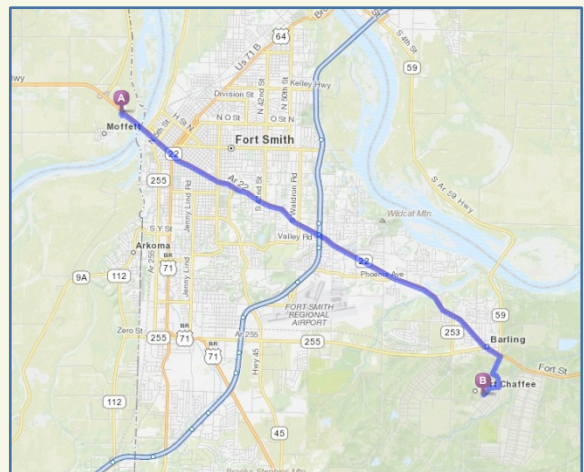

### Directions to the Chaffee Barbershop Museum

7313 Terry  
Fort Smith, AR

Hours: 9 am- 4 pm  
Monday through Saturday

Admission is **FREE!**  
Donations Are Appreciated

The Chaffee Barbershop Museum is located in the Chaffee Crossing Historic District at Chaffee Crossing, Fort Smith, Arkansas. When you enter Chaffee Crossing, follow the green directional signs to the Historic District.

### Directions from Interstate 40:

1. Take I-40 to Fort Smith/ Van Buren (Exit 7)
2. Take I-540 South to Exit 3 (Fort Chaffee) to AR-59.
3. Turn left onto Hwy. 59 South.
4. Follow Hwy. 59 South through Barling, to traffic light at Hwy 22.
5. After crossing Hwy. 22, turn left on Taylor Ave.
6. Turn right on Terry Street. The museum is the 5<sup>th</sup> building on left.

### Directions from Downtown Fort Smith:

1. Go east on Rogers Ave. into the City of Barling.
2. Turn right at the traffic light at the Hwy. 22 & Hwy. 59 intersection.
3. Turn left on Taylor Ave.
4. Turn right on Terry Street. The museum is the 5<sup>th</sup> building on the left.