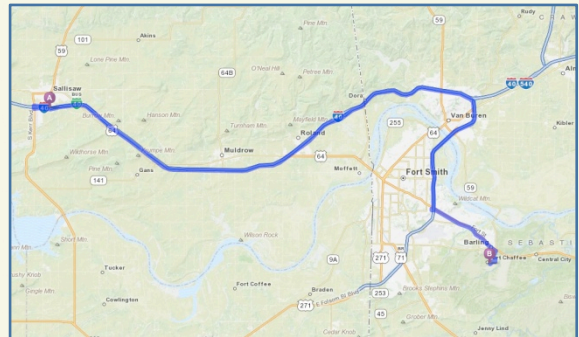

### Directions to the Chaffee Barbershop Museum

7313 Terry  
Fort Smith, AR

Hours: 9 am- 4 pm  
Monday through Saturday

Admission is **FREE!**  
Donations Are Appreciated

The Chaffee Barbershop Museum is located in the Chaffee Crossing Historic District at Chaffee Crossing, Fort Smith, Arkansas. When you enter Chaffee Crossing, follow the green directional signs to the Historic District.

### Directions from Interstate 40:

1. Take I-40 to Fort Smith/ Van Buren (Exit 7)
2. Take I-540 South to Exit 3 (Fort Chaffee) to AR-59.
3. Turn left onto Hwy. 59 South.
4. Follow Hwy. 59 South through Barling, to traffic light at Hwy 22.
5. After crossing Hwy. 22, turn left on Taylor Ave.
6. Turn right on Terry Street. The museum is the 5<sup>th</sup> building on left.

### Directions from Downtown Fort Smith:

1. Go east on Rogers Ave. into the City of Barling.
2. Turn right at the traffic light at the Hwy. 22 & Hwy. 59 intersection.
3. Turn left on Taylor Ave.
4. Turn right on Terry Street. The museum is the 5<sup>th</sup> building on the left.